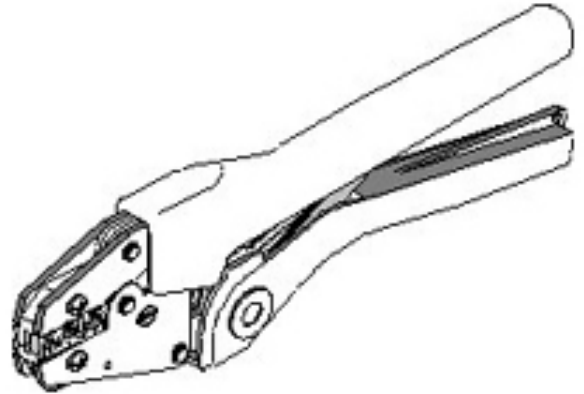

Part Number : [640010300](#)

Product Description : PremiumGrade Hand Crimp Tool for Insulkrimp Terminals and Splices, 22-10 AWG (Rings, Spades, Hooks, Block Spades and Flanged Spades)

Series Number : 207129

Status : Active

Product Category : Crimp Presses and Crimp Hand Tools

Engineering Number : RHT-1993

Documents & Resources

Tooling Specifications

[ATS-640010300-001.pdf](#)

[TM-640160065-001.pdf](#)

[TM-640160065CN-001.pdf](#)

[TM-640160065SP-001.pdf](#)

[TM-640160065IT-001.pdf](#)

[TM-640160065JP-001.pdf](#)

[TM-640160065KR-001.pdf](#)

[TM-640160065MY-001.pdf](#)

[TM-640160065PL-001.pdf](#)

[TM-640160065RU-001.pdf](#)

[TM-640160065SK-001.pdf](#)

[TM-640160065TH-001.pdf](#)

[TM-640160065VN-001.pdf](#)

[TM-640160065TW-001.pdf](#)

Product Environment Compliance

Compliance

GADSL/IMDS	Not Relevant
China RoHS	Not Relevant
EU ELV	Not Relevant
Low-Halogen Status	Not Relevant
REACH SVHC	Not Contained per ED/61/2018 (27 June 2018)
EU RoHS	Not Reviewed per EU 2015/863